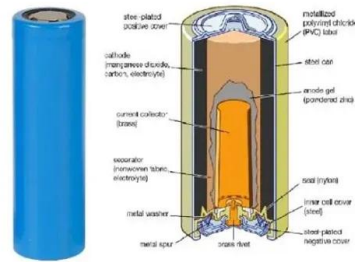

[Energy Storage for Communication Base](#)

Our energy storage solution is flexible in design and can be seamlessly integrated with various existing base station power systems. The modular design can better adapt to different types of base stations, ...

[All-in-One Energy Storage Cabinet & BESS Cabinets , Modular, ...](#)

Featuring lithium-ion batteries, integrated thermal management, and smart BMS technology, these cabinets are perfect for grid-tied, off-grid, and microgrid applications. Explore reliable, and IEC ...

[NEMA Enclosures & Integrated Solutions](#)

Whether for remote telecom stations, solar hybrid systems, or industrial automation units, we provide fully assembled cabinets with integrated power, cooling, and control systems for plug-and-play ...