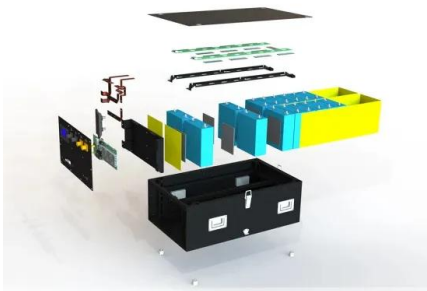

10mw kyrgyzstan outdoor telecom enclosure for mining