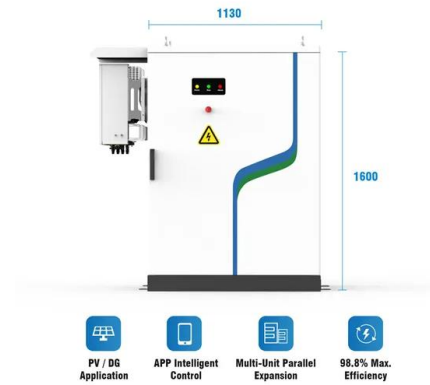

PORTABLE POWER STATIONS

Get free shipping on qualified Portable Power Stations products or Buy Online Pick Up in Store today in the Outdoors Department.

[DC 12V IP67 Waterproof Outdoor Power Supplies](#)

The IP67 outdoor 12V DC waterproof power supply system is a waterproof power solution for outdoor, wet environments or where waterproof performance is required.