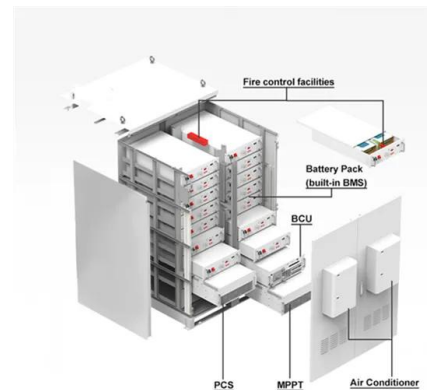

Remote-Controlled Outdoor Communication Cabinet

Recently, Huijue Network introduced the HJ-SG-D01 series outdoor communication cabinet, revolutionizing our understanding of communication energy storage equipment with its ...