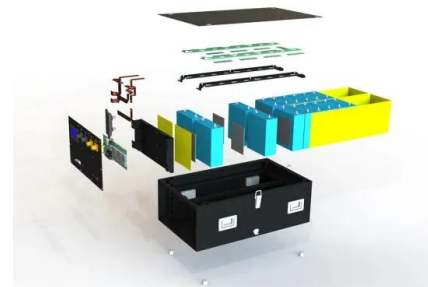

[Outdoor communication energy cabinet](#)

How does the HJ-SG-D02 Outdoor Communication Energy Cabinet ensure reliable power supply in remote areas? The HJ-SG-D02 Outdoor Communication Energy Cabinet is designed to provide a ...