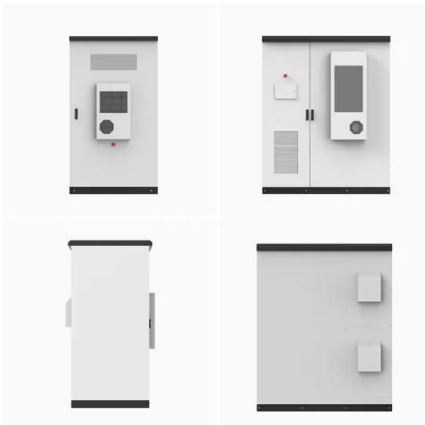

[Outdoor communication energy cabinet](#)

How does the HJ-SG-D02 Outdoor Communication Energy Cabinet ensure reliable power supply in remote areas? The HJ-SG-D02 Outdoor Communication Energy Cabinet is designed to provide a ...