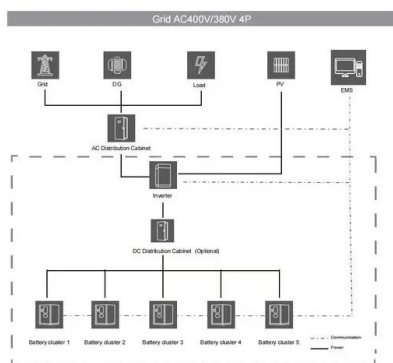

120kWh Server Rack Operation Guide

120kWh Server Rack Operation Guide

[How to Rack a Server: Step-by-Step Guide & Best Practices](#)

Learn how to rack a server with this detailed step-by-step guide. Includes setup tips, cable management, cooling, and safety practices.

[Dell PowerEdge Rack Servers Quick Reference Guide](#)

Dell PowerEdge rack servers help you build a modern infrastructure that minimizes IT challenges and drives business success. Our Quick Reference Guide (QRG) includes a condensed view of our entire ...

Synaccess Networks

This guide walks you through the different components used in a power redundant server or IT rack. A typical setup includes the power source, the rack PDUs, and the equipment's redundant ...