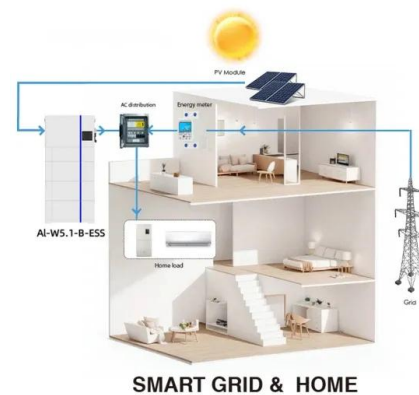

[Eaton RE Series Server Enclosure User Manual](#)

To achieve optimum versatility within the server rack, users can set multiple depths throughout the rack by adjustable 19" mounting rails mounted on heavy duty side supports. Horizontally divided side ...