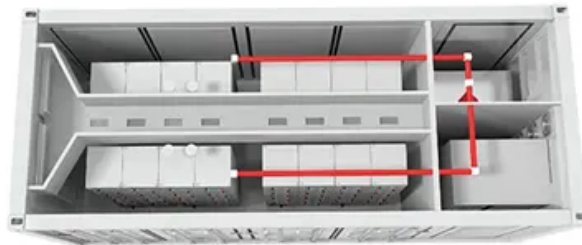

150 square meter solar power station

150 square meter solar power station

[150kVA 150kW Solar Power Plant And Price](#)

The premise of providing a complete 150kw solar power plant solution requires: You only need to submit load (electrical equipment) information, pictures/drawings of the installation location, output voltage ...