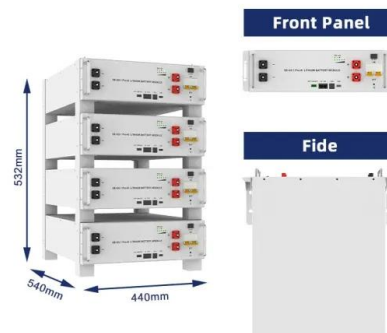

[Products - Outdoor Base Station Cabinets & Energy Storage Systems](#)

Explore Huijue's complete product portfolio, including base station energy cabinets, outdoor base station cabinets, battery enclosures, and cabinet energy storage systems. Designed for telecom, ...