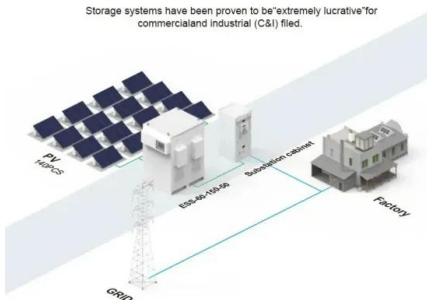

BASIC APPLICATION