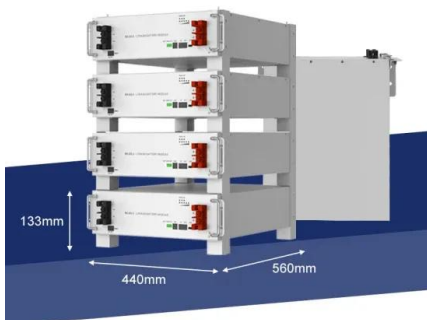

[Outdoor Photovoltaic Energy Cabinet, Base Station Energy Storage](#)

An Outdoor Photovoltaic Energy Cabinet is a fully integrated, weatherproof power solution combining solar generation, lithium battery storage, inverter, and EMS in a single cabinet. It delivers clean, ...