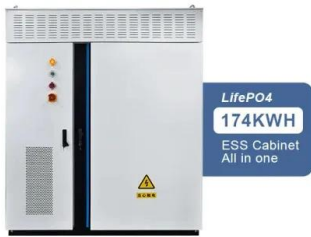

[Microsoft - AI, Cloud, Productivity, Computing, Gaming & Apps](#)

Explore Microsoft products and services and support for your home or business. Shop Microsoft 365, Copilot, Teams, Xbox, Windows, Azure, Surface and more.