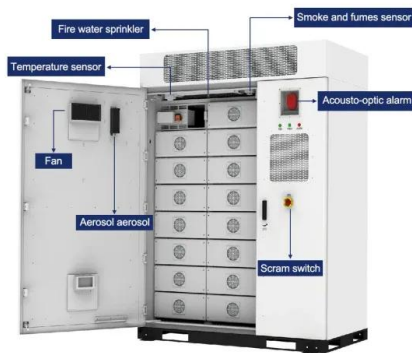

15kW Air Force Style Power Distribution Box

15kW Air Force Style Power Distribution Box Distributes power to smaller ...

DISTRIBUTION SYSTEM, MOBILE ELECT PWR, 15KW

The MEPDIS-R is designed to provide electrical power distribution in a field environment. The MEPDIS-R provides a flexible, modular, recoverable, safe power distribution capability. The

Power Switching and Distribution Cabinets

Power conditioning and distribution cabinet that offers the benefits of a custom-tailored system, with the convenience and cost savings of a pre-packaged, factory-tested system.