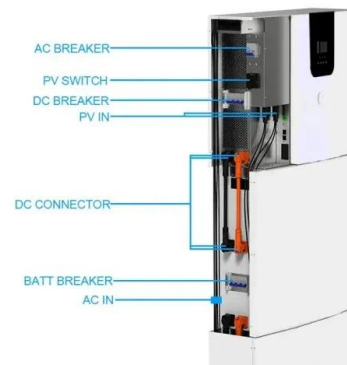

[Chemical Storage Cabinets , McMaster-Carr](#)

Choose from our selection of chemical storage cabinets, including over 120 products in a wide range of styles and sizes. Same and Next Day Delivery.

[ASG Power , Custom Power and Controls Cabinets](#)

Up to 1500VDC and 1000VAC - enclosures that safely distribute electrical power from the main supply to various parts of the system. Using your desired PLC or computer platform and HMI screen or manual ...