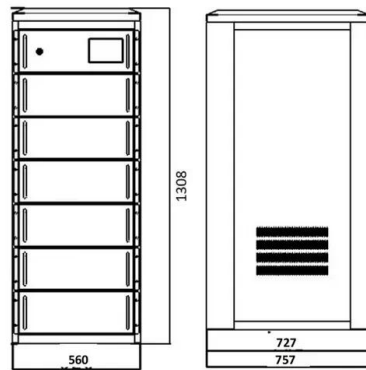

[Outdoor Telecom Cabinet Manufacturers & Suppliers](#)

outdoor telecom cabinet manufacturers/supplier, China outdoor telecom cabinet manufacturer & factory list, find best price in Chinese outdoor telecom cabinet manufacturers, suppliers, factories, exporters ...