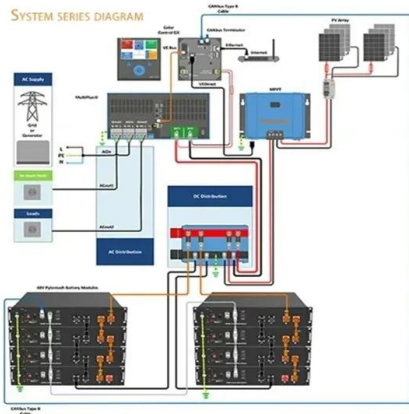

1mw photovoltaic bracket assembly installation

1mw photovoltaic bracket assembly installation

[How Can I Install a 1MW Solar Power Plant?](#)

A 1MW solar power plant, equivalent to 1000kW, is typically installed on university campuses, in manufacturing plants, warehouses, residential societies, and more. This type of solar ...

[Photovoltaic bracket assembly installation guide](#)

stems requires specialized skills and knowledge. Installation should only be performed by qualified personnel. Before installing a solar photovoltaic system, installers should familiarize themselves

[How to install solar photovoltaic panel bracket, NnPowers](#)

Successfully executing the installation of solar photovoltaic panel brackets involves a series of meticulously planned steps that ensure both safety and efficiency.

[Solar Mounting Bracket Installation Method](#)

Install the solar bracket frame: Connect the bracket frame to the support column and secure it with bolts or other connectors. Make sure the stand frame is flat and stable.