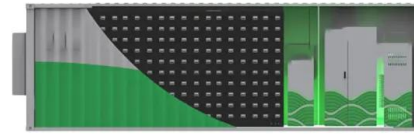

[XStorage 20 foot container battery energy storage system](#)

Equipped with multiple intelligent fire protection systems, it ensures optimal safety. Scalable up to 3354.6 kWh, the XStorage 20 offers flexible layout options to accommodate varying energy ...

[The LunaVault: Transform a 20-ft shipping container into a high](#)

This ambitious endeavor transforms a standard 20-foot shipping container into a high-capacity, modular, and off-grid power system capable of supporting diverse energy needs.

[BESS Container NoahX , Sunwoda Energy](#)

Sunwoda LBCS (liquid -cooling Battery Container System) is a versatile industrial battery system with liquid cooling shipped in a 20-foot container. The standard unit is prefabricated with a modular ...