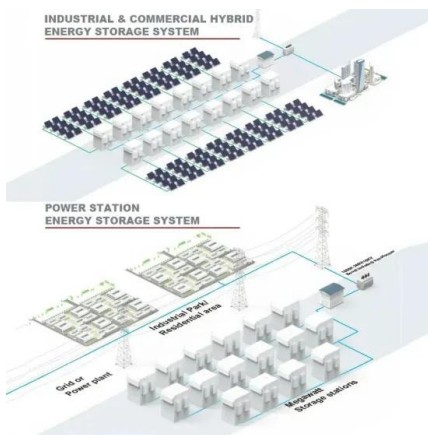

What Happened In 2000

What happened in the year 2000 in history? Famous historical events that shook and changed the world. Discover events in 2000.

[Royal Switchgear Manufacturing Company](#)

Serving the electric power industry for more than 100 years, Royal Switchgear Manufacturing Company offers a complete product line of high-quality group-operated and hookstick disconnect switches, as ...

[Metal Clad Switchgear, 2000 Amp, 35 KV AC, 3-Pole 4-Wire, 3 IN 5 ...](#)

The Larson Electronics MPD-MCS-VCB-3P4W-35-3 5KV-2000A-BE-FM-MET-CU-N1-SAR-M1 Metal Clad Switchgear is designed for reliable, safe and convenient power distribution at industrial work

...