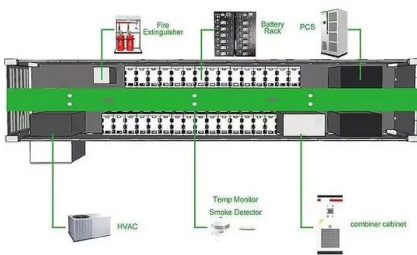

[800V 200 kwh battery bank 200 kwh battery 3 phase BESS](#)

Within our high-voltage ESS battery systems lies a remarkable 200kwh system voltage, guaranteeing peak performance and efficiency across all your commercial and industrial undertakings.