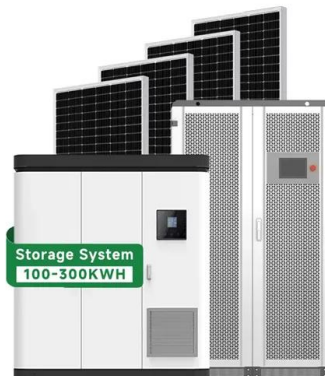

EDT to UTC Converter

Quickly convert Eastern Daylight Time (EDT) to Coordinated Universal Time (UTC) accurately using our converter and conversion table.

[20kW Ecoult UltraFlex 48V Deka UltraBattery Energy Storage System](#)

With 17 kWh of usable energy storage at 60% range of charge and 20 kW of peak power, the high-cycling, energy-efficient Ecoult(TM) UltraFlex(TM) 48 V system is safe and simple to deploy, operate, ...