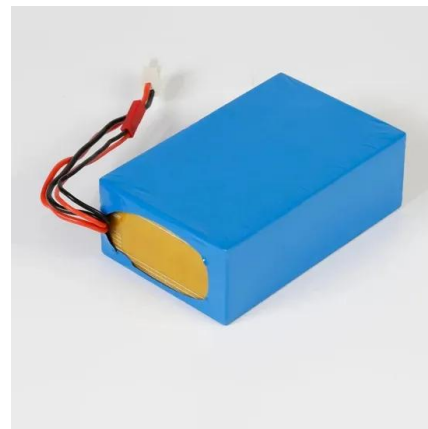

[Cabinets and accessories for power supply](#)

We supply and distribute a comprehensive range of passive and active equipment and tooling for network deployment, upgrades, and maintenance, supporting all technologies including FTTH, FTTx, ...