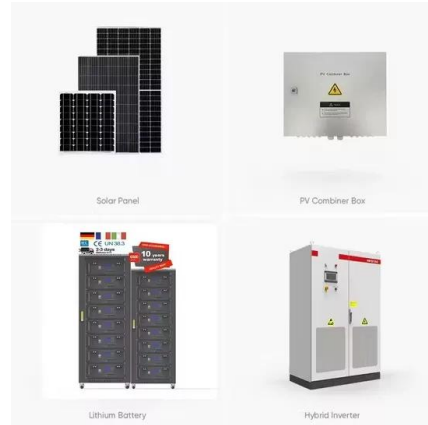

[Microgrid System Outdoor Cabinet Type 20kw
40kwh 50kw 100kwh](#)

Payment method for 40kwh outdoor telecom cabinet This 25U Telecom Cabinet is engineered for solar battery storage, with a 12KWH capacity. It provides secure, weather-resistant protection for telecom ...