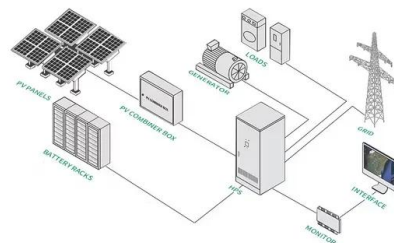

[Poli 12VDC 250W Waterproof LED Power Supply 120VAC Input IP67](#)

With a power rating of 250 watts, this power supply provides ample power to handle various outdoor applications, including landscape lighting, security cameras, and electronic signage, meeting the ...