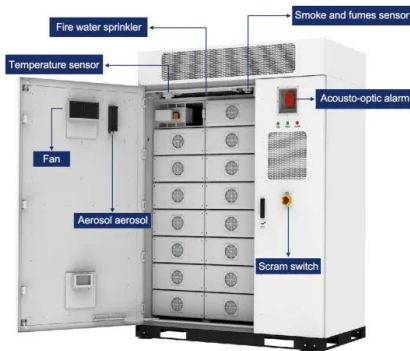

## 250kW outdoor telecom enclosure cooperation