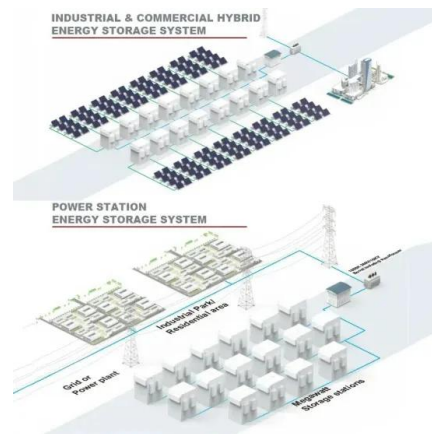

[250W Uninterruptible Switching Power Supply No Switch Time AC to DC ...](#)

Product Summary: 250W Uninterruptible Switching Power Supply No Switch Time AC to DC 13.8v 27.6v for Charge PSC-250-12 PSC-250-24 with High Heat Dissipation (24V)