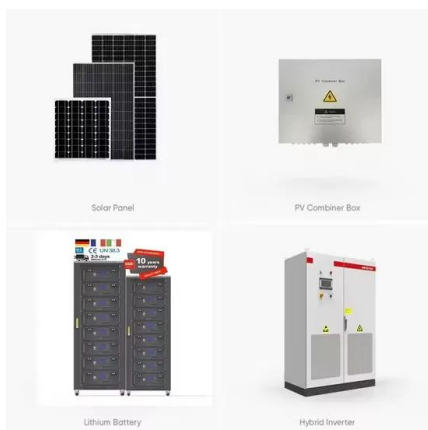

[professional Customizable Outdoor Telecom Cabinet custom.oem](http://professional.Customizable.Outdoor.Telecom.Cabinet.custom.oem)

For remote grid management, the cabinet integrates RS485 communication capabilities, transmitting data to a central control system--essential for the South American national grid, which covers vast, ...

[Pole-Type Base Station Cabinet , Efficient Energy Solutions for](#)

This versatile energy cabinet supports pole mounting, wall mounting, and floor installation for diverse deployment environments. It will have fittings of remote monitoring, smart power-off functions, and ...

[Telecom and Network Equipment Cabinets and Racks](#)

ICEcube offers three distinct mounting configurations to accommodate various applications. Wall and pole mount cabinets are ideal for compact installations where space is limited, providing secure and ...