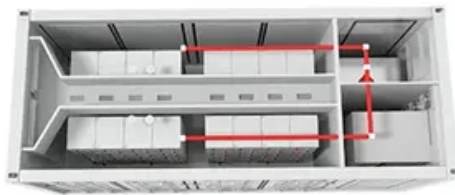

# 2MW Communication Power Supply Cabinet for Charging Stations

## 2MW Communication Power Supply Cabinet for Charging Stations

---

### [Base Station Energy Cabinet](#)

The Base Station Energy Cabinet is a fully enclosed, weather-resistant telecom energy cabinet designed to provide reliable power distribution and battery backup for outdoor communication networks.

### [Communication Base Station Power Supply System, Data Center Power](#)

The power supply adopts the world leading "resonant voltage type double loop controlled resonant switching power supply technology", which has the advantages of small volume, light weight, high ...