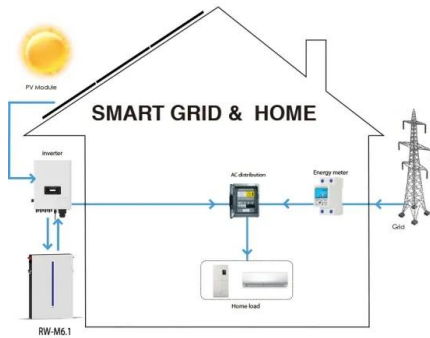

2MW power distribution and energy storage cabinet for cement plant

2MW power distribution and energy storage cabinet for cement plant

[2 MW Solar Power Plant Cost in India , Project Details & ROI](#)

Synergy Solar Solutions offers fully integrated, turnkey solar solutions for commercial, industrial, and institutional clients across the country. Our 2 MW solar systems are designed for high efficiency, ...