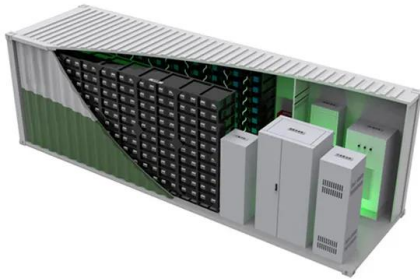

30kW Nuku Allofa photovoltaic energy storage container for steel plants

30kW Nuku Alofa photovoltaic energy storage container for steel p

[NUKU ALOFA ENERGY STORAGE BATTERY CUSTOM](#)

The global solar storage container market is experiencing explosive growth, with demand increasing by over 200% in the past two years. Pre-fabricated containerized solutions now account for ...

[Nuku alofa solar energy storage system](#)

Quick Summary: Discover how the Nuku"alofa Home Energy Storage Production Base is revolutionizing energy independence across the Pacific. We explore cutting-edge battery tech,

[Nukua Lofa Solar Energy Storage Container 30kWh](#)

Welcome to our dedicated page for Nukua Lofa Solar Energy Storage Container 30kWh! Here, we provide comprehensive information about large-scale photovoltaic solutions including utility-scale ...

[30KW 50KWH battery sytem container](#)

Our energy storage cabinet is a state-of-the-art lithium iron phosphate (LiFePO4) 30KW 50KWH battery sytem that is specifically designed for efficient, reliable, and versatile energy storage. To begin with, it ...