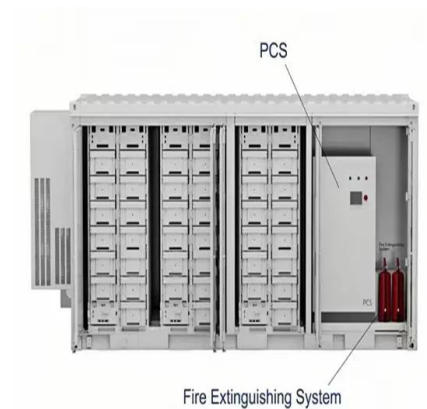

[40KWH+OUTDOOR+TELECOM+ENCLOSURE+IN+CONGO ;, ...](#)

40KWH+OUTDOOR+TELECOM+ENCLOSURE+IN+CONGO, request quote,price and delivery information, for this item, Sierra Ic Inc