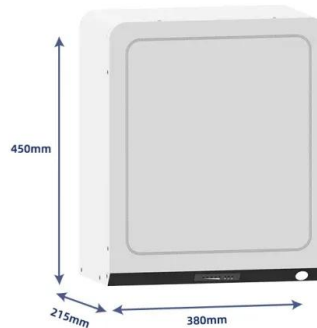

[Outdoor Power Cabinet , Power Cabinet , NPX06-H1](#)

LongXing outdoor power cabinet provides flexible size options, offers the ideal enclosure solution to build the whole base station inside.