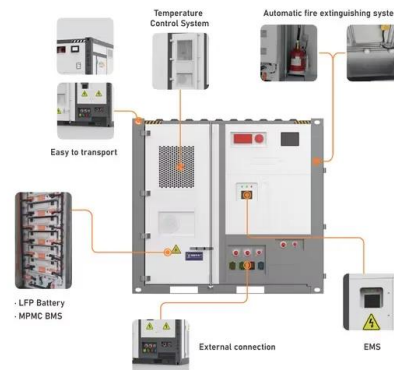

[The Impact of High-Quality Energy Development and Technological](#)

The article selects panel data from 11 provinces of the region from 2004 to 2020 and constructs a spatial economic model and a threshold effect model to investigate the impact of energy