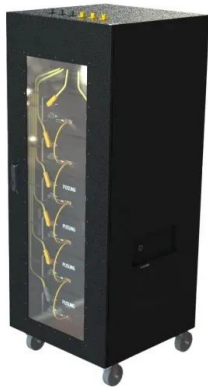

[Eaton RE Series IT Rack 27U/42U](#)

Eaton RE series IT racks deliver essential protection for critical IT equipment in network closet and small server room applications.