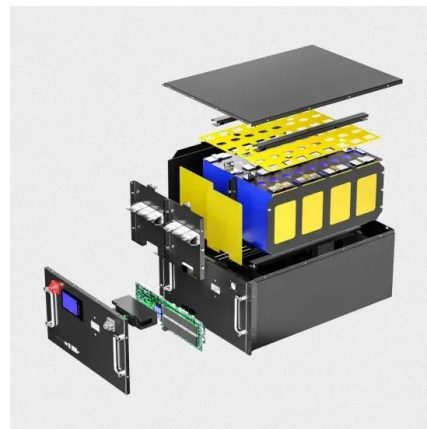

[HPE 42U 600mmx1075mm G2 Enterprise Pallet Rack](#)

HPE 42U 600mmx1075mm G2 Enterprise Pallet Rack delivers superior airflow, cable management, and secure housing for your IT equipment in data centers and server rooms.

[Dell NetShelter SX 42U 19" Adjustable Depth Server Rack Cabinet - ...](#)

The Dell NetShelter SX 42U Rack Cabinet is built for durability, flexibility, and efficient airflow, ideal for data centers, network rooms, and enterprise environments.