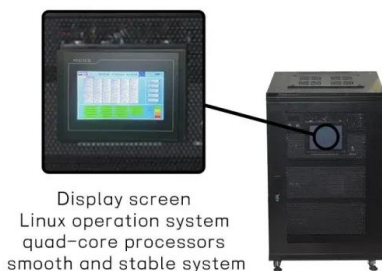

48V Lead-acid Battery Cabinet Project EPC Contractor

48V Lead-acid Battery Cabinet Project EPC Contractor

[BATTERY CABINETS CATALOGUE](#)

The construction characteristics of the recombination type lead-acid electric accumulators (valve-regulated hermetic accumulators); the absence of acid fumes and the virtual absence of gaseous ...

[Vertiv Liebert PSI5 UPS 48V External Battery Cabinet TAA 9 Ah Lead ...](#)

By adding external energy storage, this cabinet helps uptime-critical equipment stay online longer during outages, while also enabling smoother graceful shutdowns and more flexible maintenance windows ...

PSI5 48V EXT BATT CABINET

The Vertiv Liebert PSI5 48V External Battery Cabinet (PSI5-48VBATTTAA) is a TAA-compliant, 9 Ah lead-acid UPS external battery enclosure, which provides longer battery run time for connected ...