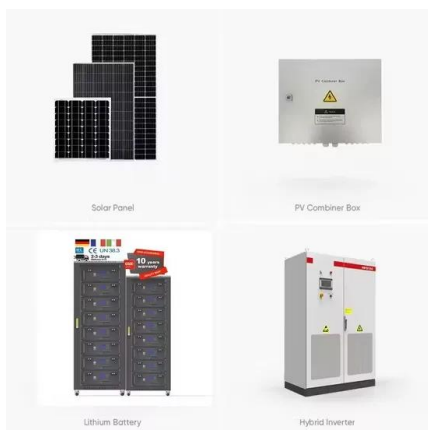

[- Wikipédia, a enciclopédia livre](#)

O Premium (anteriormente Red) é o serviço de assinatura premium do . Oferece transmissão sem publicidade, acesso a conteúdo exclusivo, reprodução em segundo plano ...

BMS Wiring Diagram