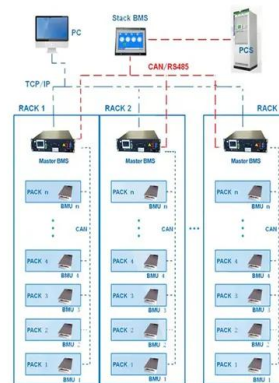

[- Wikipédia, a enciclopédia livre](#)

O Premium (anteriormente Red) é o serviço de assinatura premium do . Oferece transmissão sem publicidade, acesso a conteúdo exclusivo, reprodução em segundo plano ...

BMS Wiring Diagram