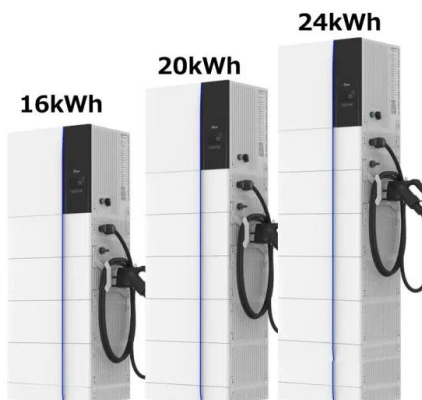

Utility-Scale ESS solutions

[Container ESS 500kW/1053kWh](#)

BNYpower's Outdoor ESS Cabinet is an all-in-one containerized energy storage system that creates tremendous value and flexibility for commercial and industrial customers. 500kW/1053kWh LiFePO4 ...

[AINEGY 500KW Hybrid Inverter+LiFePO4 ...](#)

This is a 500KW small-scale commercial and industrial energy storage system. It can store electricity through photovoltaic, diesel generators, and other means, with off-grid design. It can quickly switch to ...