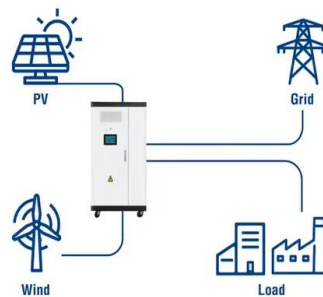

Utility-Scale ESS solutions

[Container ESS 500kW/1053kWh](#)

BNYpower's Outdoor ESS Cabinet is an all-in-one containerized energy storage system that creates tremendous value and flexibility for commercial and industrial customers. 500kW/1053kWh LiFePO4 ...

[AINEGY 500KW Hybrid Inverter+LiFePO4 ...](#)

This is a 500KW small-scale commercial and industrial energy storage system. It can store electricity through photovoltaic, diesel generators, and other means, with off-grid design. It can quickly switch to ...