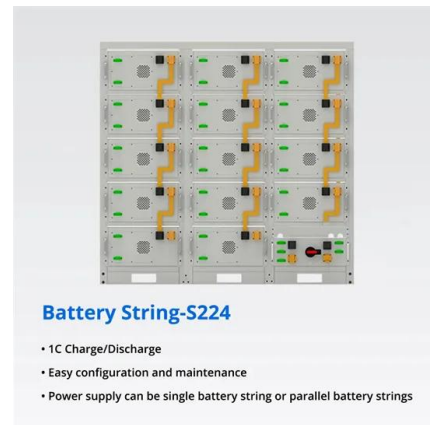

[Weatherproof Outdoor Electrical Enclosures, Durable Outdoor Telecom](#)

Discover AZE Telecom's weatherproof outdoor electrical enclosures and durable outdoor cabinets. Protect your electrical and telecom equipment from harsh environments with our IP-rated, waterproof, and customizable ...

[Outdoor Telecom Cabinet, Outdoor Telecom Enclosures, Cube Cabinet](#)

Explore Charles Industries' Outdoor Telecom Cabinets & Enclosures for secure, durable protection of telecom equipment in outdoor environments. Enquire now!