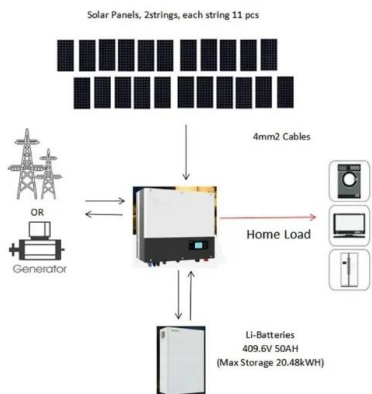

[Outdoor Enclosures , NEMA-Rated Telecom Cabinets , IP55, IP65](#)

We supply outdoor electrical enclosures and electrical cabinets for low-voltage switchgear and controlgear assemblies. They are manufactured to the highest standards using world-class international ...