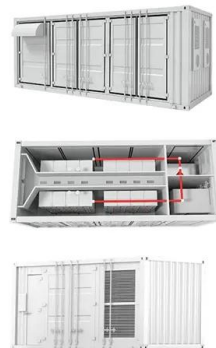

[Outdoor Telecommunication Enclosures , Fiber Splice Enclosures](#)

Our telecommunications & fiber splice enclosures can be customized to meet your application requirements. We maintain a customization facility staffed with application engineers and CAD & ...

[Outdoor Telecom Cabinets & Enclosures , NEMA-Rated](#)

Whether you're planning a single installation or a large-scale network deployment, we deliver BABA-compliant outdoor telecom enclosures built to perform and engineered to last.