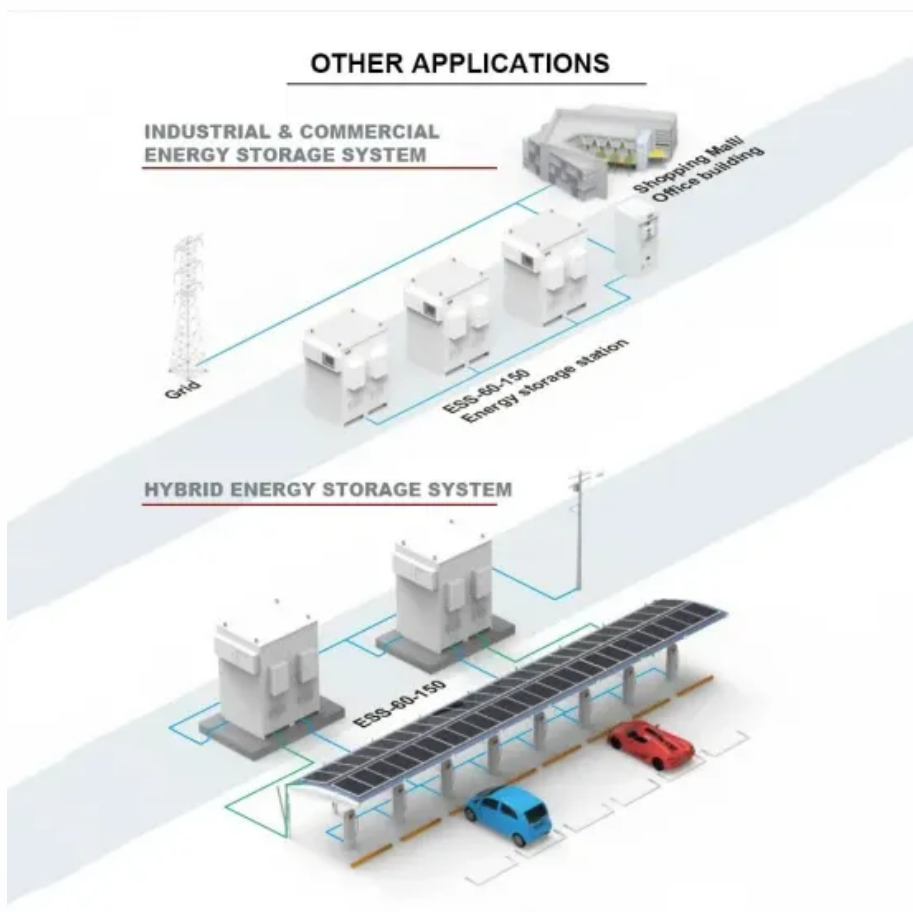

500kWh power station using a thai custom outdoor cabinets