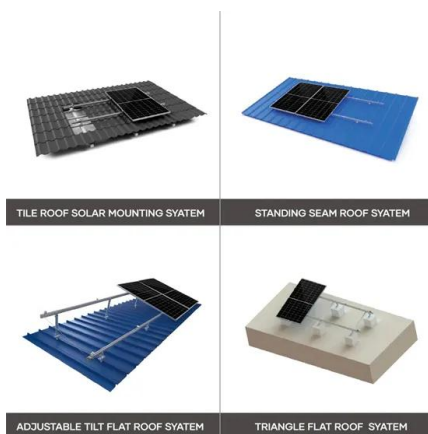

Vertiv Liebert FPC Power Distribution Cabinet

The Liebert Packaged Power Distribution Solution For Growing It Operations Providing Proper Power to Each PlugA Noticeable Improvement in Power QualityA Proven SystemThe Liebert FPC power center is engineered to combine the convenience and cost savings of a pre-packaged, factory-tested unit with the flexibility of a custom-tailored power system. Based on the proven design of the Liebert Precision Power Center, the Liebert FPC continues the tradition of critical power distribution excellence. The Liebert FPC is