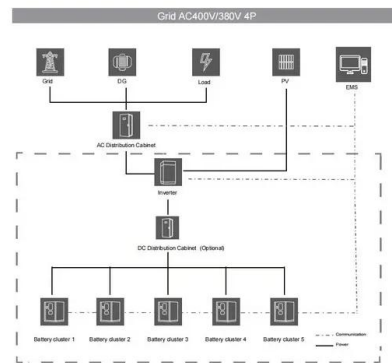

[Outdoor ODM BESS Energy Storage System , 50](#)

Our all-in-one outdoor cabinet (50-100kWh) features an IP55 design, LFP cells, and easy expansion for C& I applications.

[High-Performance 50kW 100kWh Outdoor Cabinet Energy Storage ...](#)

With a rated AC power of 50kW and a rated capacity of 100kWh, this system boasts a high system voltage range of 739.2V to 950.4V. Benefit from advanced features such as MPPT range of 315 ...

[SunArk 50KW 105KWH Air Cooling Outdoor Cabinet Energy Storage ...](#)

This system is equipped with various components, including a high-voltage energy storage inverter, a high-voltage lithium-ion battery module, and an IP55-rated outdoor cabinet.