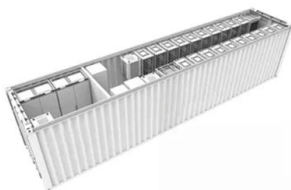

[50kW/100kWh outdoor All-in-one all-in-one cabinet energy storage ...](#)

50kW/100kWh outdoor cabinet ESS solution (KAC50DP-BC100DE) is designed for small to medium size of C& I energy storage and microgrid applications. Individual pricing for large scale projects and ...