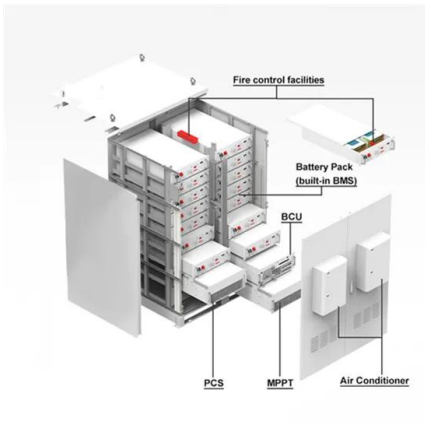

### Power Distribution Unit

The space-saving PDU is easy to move and adapt to the future demands of the data center. The PDU offers superior power protection and monitoring, and the flexibility and scalability to match your actual ...

### [Electrical Specifications -- NVIDIA DGX SuperPOD: Data Center ...](#)

Combining international norms on voltages and circuit protection yields common power provisioning patterns for data centers. A DGX H100 power supply system using components certified ...

### [CTECHI 5MWh Liquid-Cooled Energy Storage DC Cabin](#)

With a compact footprint and high energy density, the DC cabin maximizes energy storage capacity while minimizing space requirements. Equipped with an intelligent energy management

system, it ...

[Data center power sizing calculator](#)

Data center power sizing calculator