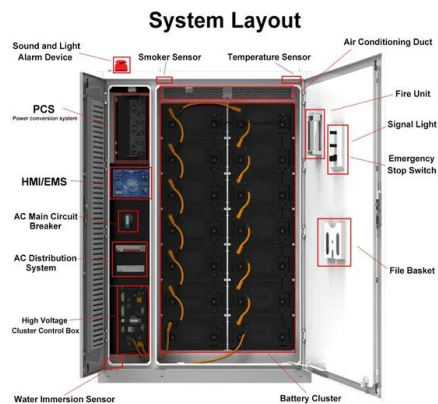

All-In-One Industrial and Commercial Energy Storage Cabinet System

All-in-one, high-performance energy storage system for various industrial and commercial applications. Highly suitable for all kinds of outdoor applications such as EV charging stations, industrial parks, ...