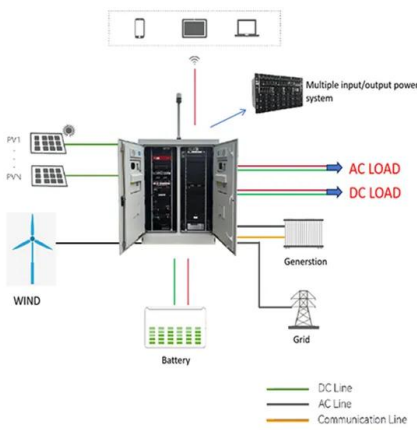

This guide highlights five inverter solutions that pair well with solar setups and water pumps, from off-grid kits to backup inverter systems. Each option supports pumping needs while ...

[3 Phase Solar Pump Inverter, 1hp/3hp/5hp to 100hp](#)

3 phase solar pumping system converts solar energy directly into electric energy, ...

[5.5kw Solar Pump Inverter, AC Three Phase 460V - GLP5K5H](#)

Optimize water pumping with our 5.5kw Solar Pump Inverter AC Three Phase 460V - GLP5K5H for maximum solar efficiency. Power your system now!

[Solar pump inverter for 3-phase water pump](#)

Solar pump inverter is an essential component for powering 3-phase water pumps using solar energy. It converts the DC power generated by solar panels into AC power that can be used to drive the water ...

[3 Phase Solar Pump Inverter, 1hp/3hp/5hp to 100hp](#)

3 phase solar pumping system converts solar energy directly into electric energy, and then drives motors to drive water pumps to pump water from deep wells, rivers, lakes and other water sources. The ...