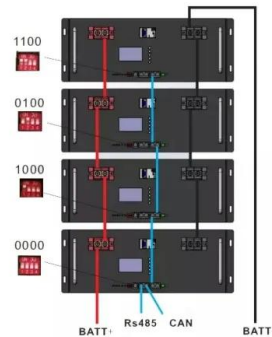

[GE-F60 Smart C& I Energy Storage System. 61.44kWh LFP Battery](#)

Advanced commercial energy storage solution featuring LiFePO4 technology, 6000+ cycles, and 10-year warranty. Supports off-grid operation with expandable capacity.u.