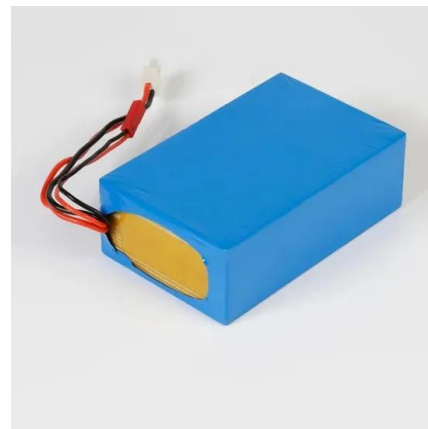

[Deye GE-F60 Lithium Battery Cabinet](#)

Deye GE-F60 Lithium Battery Cabinet offers 60kWh energy storage for off-grid and hybrid systems. Ideal for homes and commercial use. Certifications: CE, IEC62619, IEC62040, UN38., Alibaba .