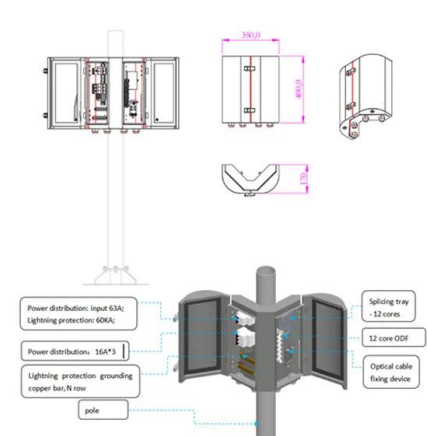

[Galaxy Series 72 VDC Nominal Input Pure Sine Wave DC-AC Inverters](#)

The transformer-isolated Galaxy Series Rugged Inverters are designed for harsh environment, military, and rail applications, and feature an optional advanced Internal Suppression Filter Network (ISFN) to ...