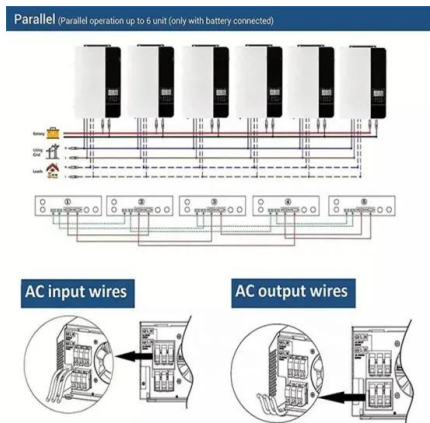

[Devsol 730Wp HDT (Advance HJT) Solar Panel - ...](#)

Devsol 730Wp HDT (Advance HJT) Solar Panel
MRP - INR 21,462.00 (Inclusive of all tax)