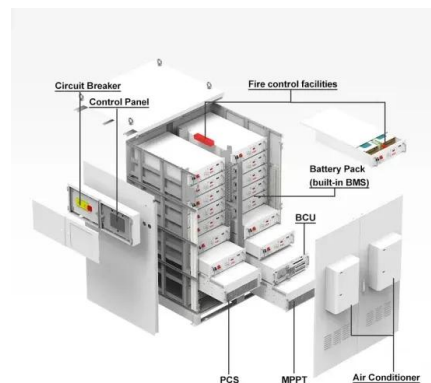

[Walmart Supercenter in Newport, OR , Grocery, Electronics, Toys](#)

Get Walmart hours, driving directions and check out weekly specials at your Newport in Newport, OR. Get Newport store hours and driving directions, buy online, and pick up in-store at 160 Nw 25th St, ...

[TopCon Solar Panels 700W 710W 720W 730W 750W 800W Bifacial...](#)

Our own N Type solar panel has a power range from 420W to 730W, and will further expand the power range of the product. Product types include single-glass, bifacial double-glass and all-black versions.