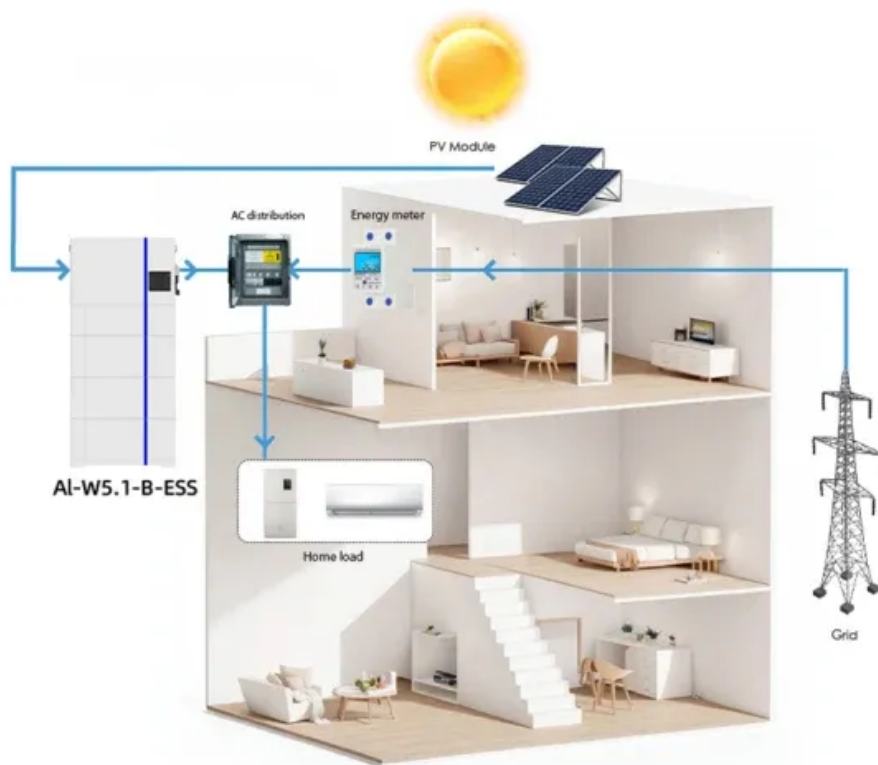

96v inverter 8kW to 220v

SMART GRID & HOME

96v inverter 8kW to 220v

[8000W 24V/48V/96V DC to 110V/220V AC off Grid Power Inverter 8kw ...](#)

Shuntong owns modern R& D center for developing electric products with full-line of high-tech moulding, manufacturing equipment and great strength of technical support, besides advanced design forces powered ...

[96v Dc to 220v Ac Power Inverter 96v Inverter 8kw Inverter](#)

96v dc to 220v ac power inverter 96v inverter 8kw inverter offers pure sine wave, high efficiency, and reliable performance for off-grid systems. Shop now for quality., Alibaba

[inverter 96v dc to 220vac: High-Efficiency Pure Sine Wave Inverter](#)

Power your home or RV with a reliable inverter 96v dc to 220vac. Enjoy pure sine wave output, overload protection, and intelligent cooling. Click to explore top-rated models now!

[8kW Off Grid Solar Inverter, 48V/96V DC](#)

8000W off grid solar inverter with 30A battery selling online, 48VDC / 96V DC input is available to has 110V/ 120V/ 220V/ 230V/ 240V AC output, equipped with LCD digital display, pure sine wave output, stable ...