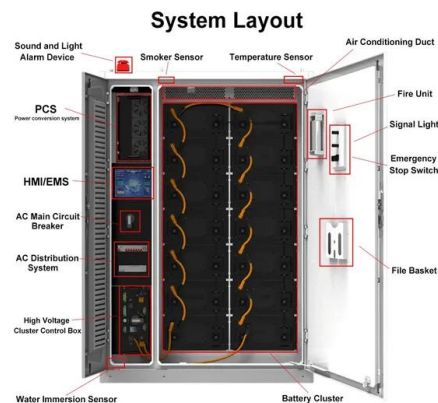

[inverter 96v dc to 220vac: High-Efficiency Pure Sine Wave Inverter](#)

Power your home or RV with a reliable inverter 96v dc to 220vac. Enjoy pure sine wave output, overload protection, and intelligent cooling. Click to explore top-rated models now!