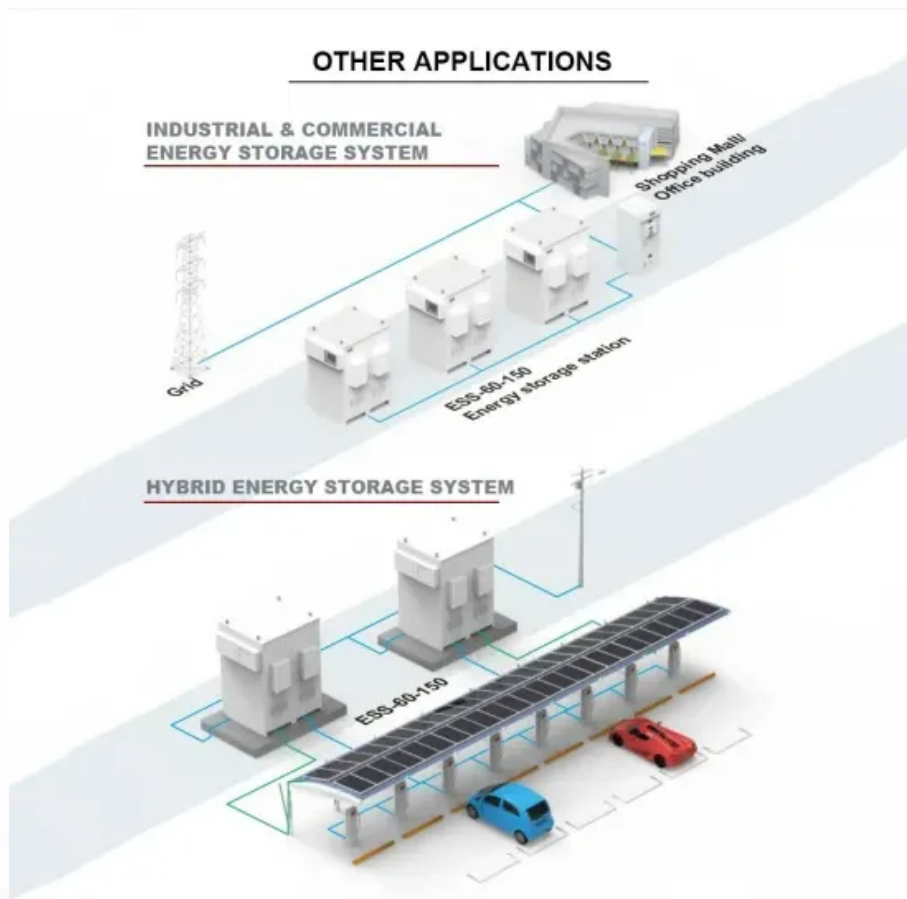

After-sales service for 2MWh energy storage containers used in rural areas

Overview

Cloudenergy provides reliable warranty coverage, fast RMA handling, and professional technical support to maximize uptime for your LiFePO4 energy systems. Dedicated support for residential, commercial, and OEM battery systems. Polinovel utility scale energy storage battery system incorporates top-grade LiFePO4 battery cells with long life, good consistency and superior charging and discharging performance. 5-Year Limited Warranty: Coverage for manufacturing defects under normal. Adding Containerized Battery Energy Storage System (BESS) to solar, wind, EV charger, and other renewable energy applications can reduce energy costs, minimize carbon footprint, and increase energy efficiency. How many containers do you need?

* I agree to receive phone and email communications from Boxhub. Boxhub is committed to protecting and respecting your privacy. You may unsubscribe. Hyswell (Yangzhou) Integration Technology Co. is located in South of Yangzhou, Jiangsu, China. With our total area 30000 square meters, the workshop occupies 23000 square meters, container stock yard 5000 square meters and office 2000 square meters.

[Shipping Containers for Power Generation & Energy Storage](#)

Convert shipping containers into mobile power stations equipped with generators or solar panels. These can be deployed to remote areas or disaster-stricken regions to provide temporary power solutions. ...

2MWh Energy Storage Container System

HighJoule's scalable, high-efficiency 2MWh energy storage system provides reliable, cost-effective solutions for commercial, industrial, and utility-scale applications.