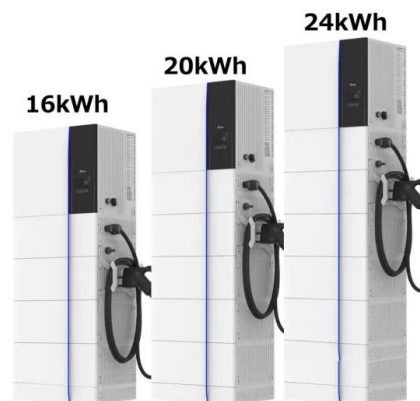

Gree Global After Sales Service Center

It's a platform that provides online after-sales technical services such as after-sales technical application & consultation, fault inquiry, and personnel training to support customers and agents, and facilitation ...