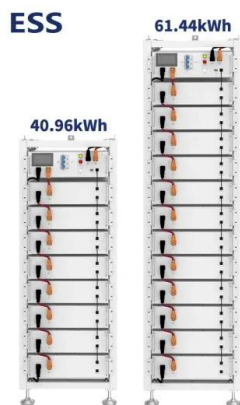

[40' Refrigerated Container Rental (Single Phase)](#)

Choose your ideal 40' Refrigerated Container Rental (Single Phase) online or request a custom quote.

Drone Workshop Container

Our experienced container consultants can walk you through the purchase process to identify the perfect container that best suits your requirement. Please fill-out the contact form and one of our staff will be ...

[Single-Phase 20ft Temperature Controlled Storage Low Temp](#)

Tilt-bed delivery is the standard method for delivering 20FT containers. To ensure a successful and hassle-free drop-off, please review the clearance and site requirements below.