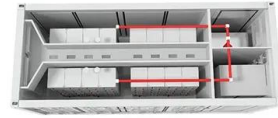

[20' Refrigerated Single Phase Container](#)

If you find our 20' RF Single Phase Container suitable for your business needs, click our quote form on this page and fill in the details if you need the container for rent or sale.

Contact Us

For catalog requests, pricing, or partnerships, please visit:
<https://xraydiamondsolutions.co.za>