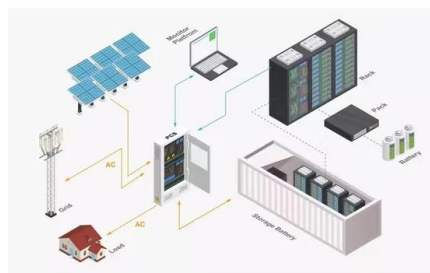

## Airport battery storage cabinet 1200mm deep

---

[northwest energy storage battery cabinet, 1200mm deep , etrailer](#)

Uncover the ideal northwest energy storage battery cabinet, 1200mm deep solution from our diverse range of products, with the flexibility to filter your results for precision.

### [Battery Cabinets , CrimEng](#)

Properly designed and maintained battery cabinets can help ensure the reliability and longevity of the batteries, making them a crucial part of various modern energy storage and power backup solutions.