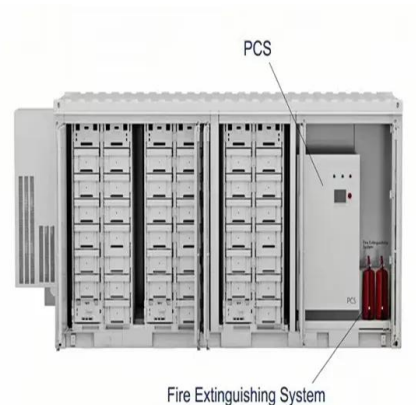

Andorra City RV Battery BMS Wholesale

[12V Lithium Battery 100AH Series/Parallel Lifepo4 Battery Upgraded BMS](#)

desertcart buys 12V Lithium Battery 100AH Series/Parallel Lifepo4 Battery Upgraded BMS, Lightweight for RV, Marine, Trolling Motor, Solar, Van Life, Back Up Power & Off Grid Applications - W/ Lifepo4 Battery Charger ...

[What Are the Best Wholesale and OEM Options for LiFePO4 RV Batteries](#)

Wholesale options provide bulk pricing for businesses, while OEM solutions allow customization for brand-specific needs. Top suppliers include Redway Power, Renogy, and Battle Born, offering ...

[Lithium Battery Management System](#)

The BMS ensures longevity and optimum performance for your battery by keeping the cells in balance. That way, all cells can be fully charged and discharged, and you can harness your battery's full energy potential.